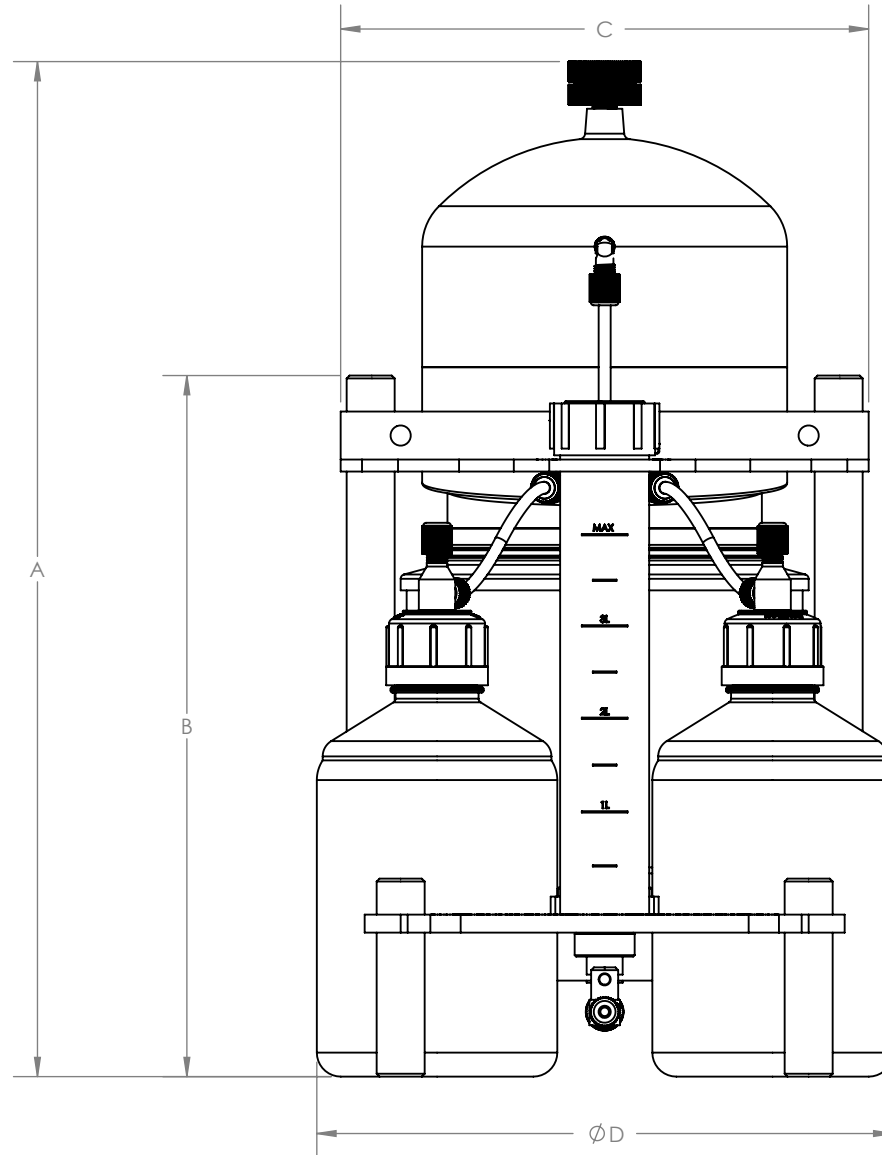

### STANDARD DIMENSIONS

PART NUMBER	HEATER	A INCHES (CM)	C INCHES (CM)	D INCHES (CM)
525-4000-120	120 V	21.15" (53.7)	11.00" (27.9)	12.00" (30.5)
525-4000-230	230 V	21.15" (53.7)	11.00" (27.9)	12.00" (30.5)
525-4000-230UK	230 V	21.15" (53.7)	11.00" (27.9)	12.00" (30.5)

TITLE: DST-4000  
DIMENSIONS